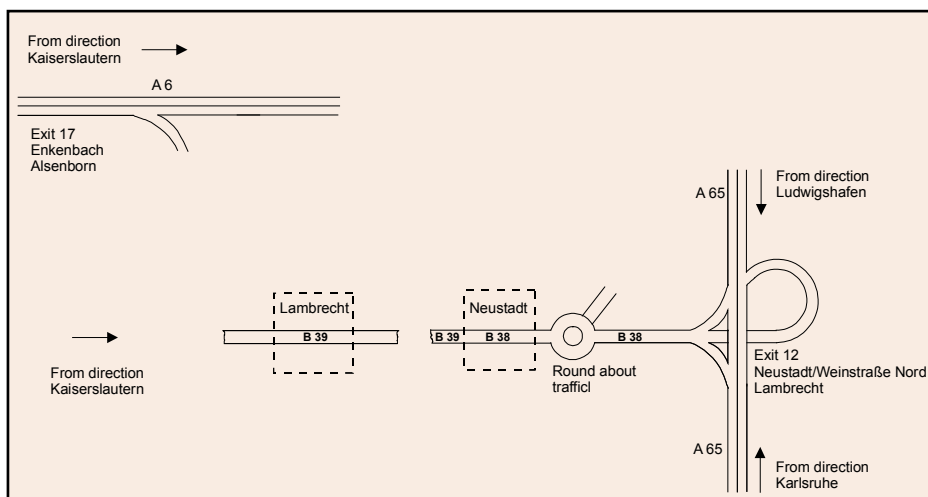

How to find us

From highway A65:

Highway A65 Exit Nr.12 Neustadt / Weinstraße Nord, Lambrecht.
On major road B38 towards Lambrecht, Neustadt / Weinstraße. At the round about traffic towards Lambrecht, Neustadt / Weinstraße. On major road B38 through Neustadt towards Kaiserslautern. After Neustadt on major road B39 towards Kaiserslautern (Major road changes number from B38 > B39). In Lambrecht: at the first traffic light after the town sign turn left into Fabrikstraße. The last entrance in Fabrikstraße turn right and follow the arrows on the drawing.

From highway A6:

Highway A6 Exit Nr.17 Enkenbach, Alsenborn. Follow the sign Neustadt Weinstraße, after 21 km you will reach Lambrecht. In Lambrecht: 10 meters before the second traffic light, turn right into Fabrikstraße. The last entrance in Fabrikstraße turn right and follow the arrows on the drawing.